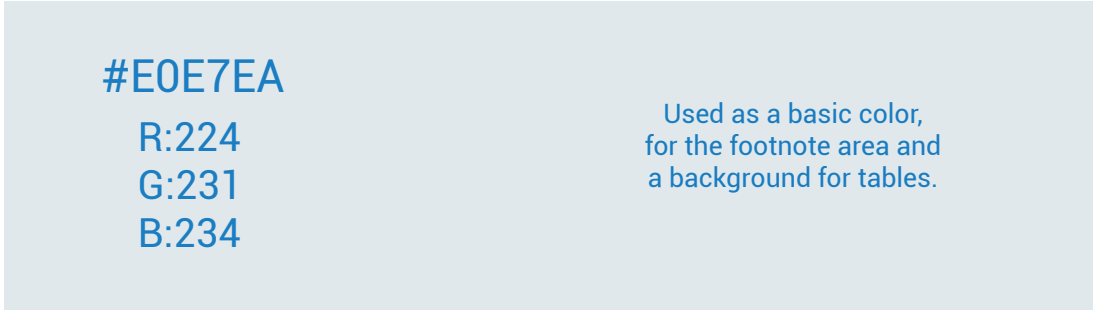

#127CC1

R:18  
G:124  
B:193

Used for the main text, as a background to highlight key topics.

#5FCAF3

R:95  
G:202  
B:243

Used as a background for headings, icons.

#0EC8A8

R:14  
G:200  
B:168

Used for icons, page numbering, to highlight positive aspects.

#E0E7EA

R:224  
G:231  
B:234

Used as a basic color, for the footnote area and a background for tables.

#F5A32E

R:245  
G:165  
B:46

Used to draw attention as a background, a color of icons.