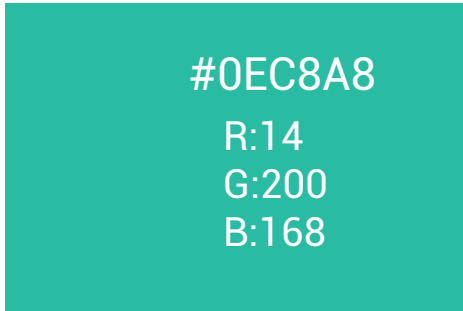

#127CC1

R:18  
G:124  
B:193

Used for the main text, as a background to highlight key topics.

#5FCAF3

R:95  
G:202  
B:243

Used as a background for headings, icons.

#0EC8A8

R:14  
G:200  
B:168

Used for icons, page numbering, to highlight positive aspects.

#E0E7EA

R:224  
G:231  
B:234

Used as a basic color, for the footnote area and a background for tables.

#F5A32E

R:245  
G:165  
B:46

Used to draw attention as a background, a color of icons.